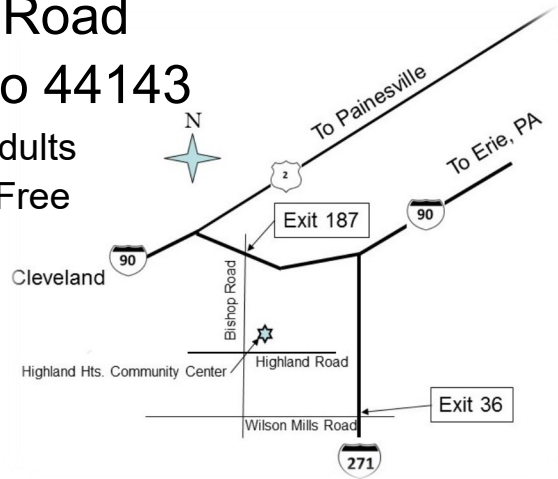

Proceeds to help the restoration and preservation of the historic Painesville Depot and bring her back to its glory days of the NYC, Painesville Railroad Museum, a 501c3 Non-profit. And LCJDWF, NETS, and Orlando family.

www.northeasttrainsociety.org

Nov. 2018 NETS Model Train Show

PLEASE PRINT c

Name: _____

Phone: (_____) _____

Address: _____

City: _____ State: _____ Zip: _____

Email:

Permit# _____ Amt. Enclosed $ _____ No of Tables _____

Sponsored by North East Train Society

Return this part

6' X 30" Tables
Selling items - Table cost $25.00 each
Load in Fri. 6:00 pm to 8:00 pm
Sat. 7 a.m. to 9:45 a.m.

Make Checks Payable To:
Jim Wendorf
Mail To:
Jim Wendorf
11381 Labrador Lane
Concord, Ohio 44077

Please send table request by Nov. 7, 2018

Please return this part only